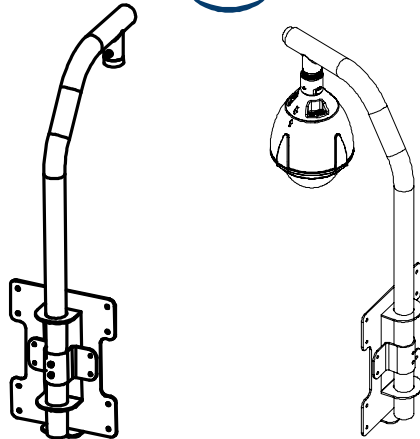

SAD 706 Parapet Wall Mount

SAD706+SDS700/NIC900 speed domes series

Specification

Features	
<ul style="list-style-type: none"> Parapet wall mount Compatible with Messoa SDS700 series speed domes: SAD710/SDS711/SDS730/SDS750 NIC900 series IP speed domes: NIC910/NIC911/NIC930/NIC950 Support up to 10 kg Options: SAD709 	
Mechanical Specifications	
Construction	Aluminum
Color	white
Dimensions (WxHxD)	280mm x 954mm x 445mm
Weight (KG)	3.2 KG
Ordering information	
Model	SAD706
Shipping size	90mm x 990mm x 480mm
Shipping weight	4.4 KG