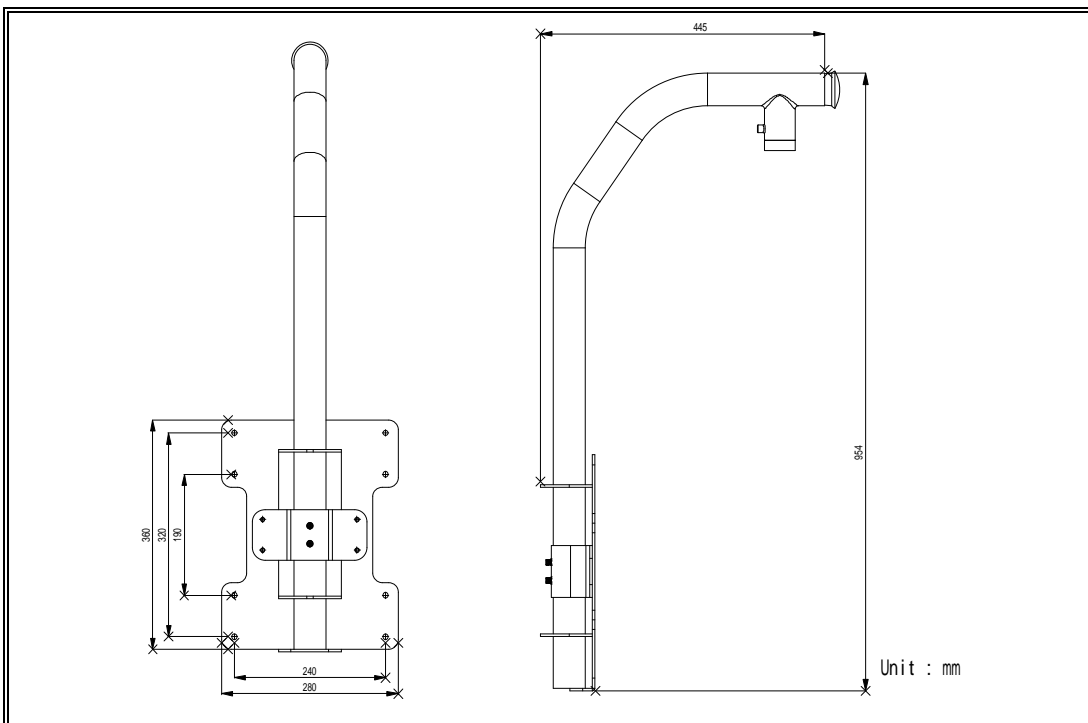

SAD 706 Parapet Wall Mount

SAD706+SDS700/NIC900 speed domes series

Specification

Features	
<ul style="list-style-type: none"> Parapet wall mount Compatible with Messoa SDS700 series speed domes: SAD710/SDS711/SDS730/SDS750 NIC900 series IP speed domes: NIC910/NIC911/NIC930/NIC950 Support up to 10 kg Options: SAD709 	
Mechanical Specifications	
Construction	Aluminum
Color	white
Dimensions (WxHxD)	280mm x 954mm x 445mm
Weight (KG)	3.2 KG
Ordering information	
Model	SAD706
Shipping size	90mm x 990mm x 480mm
Shipping weight	4.4 KG